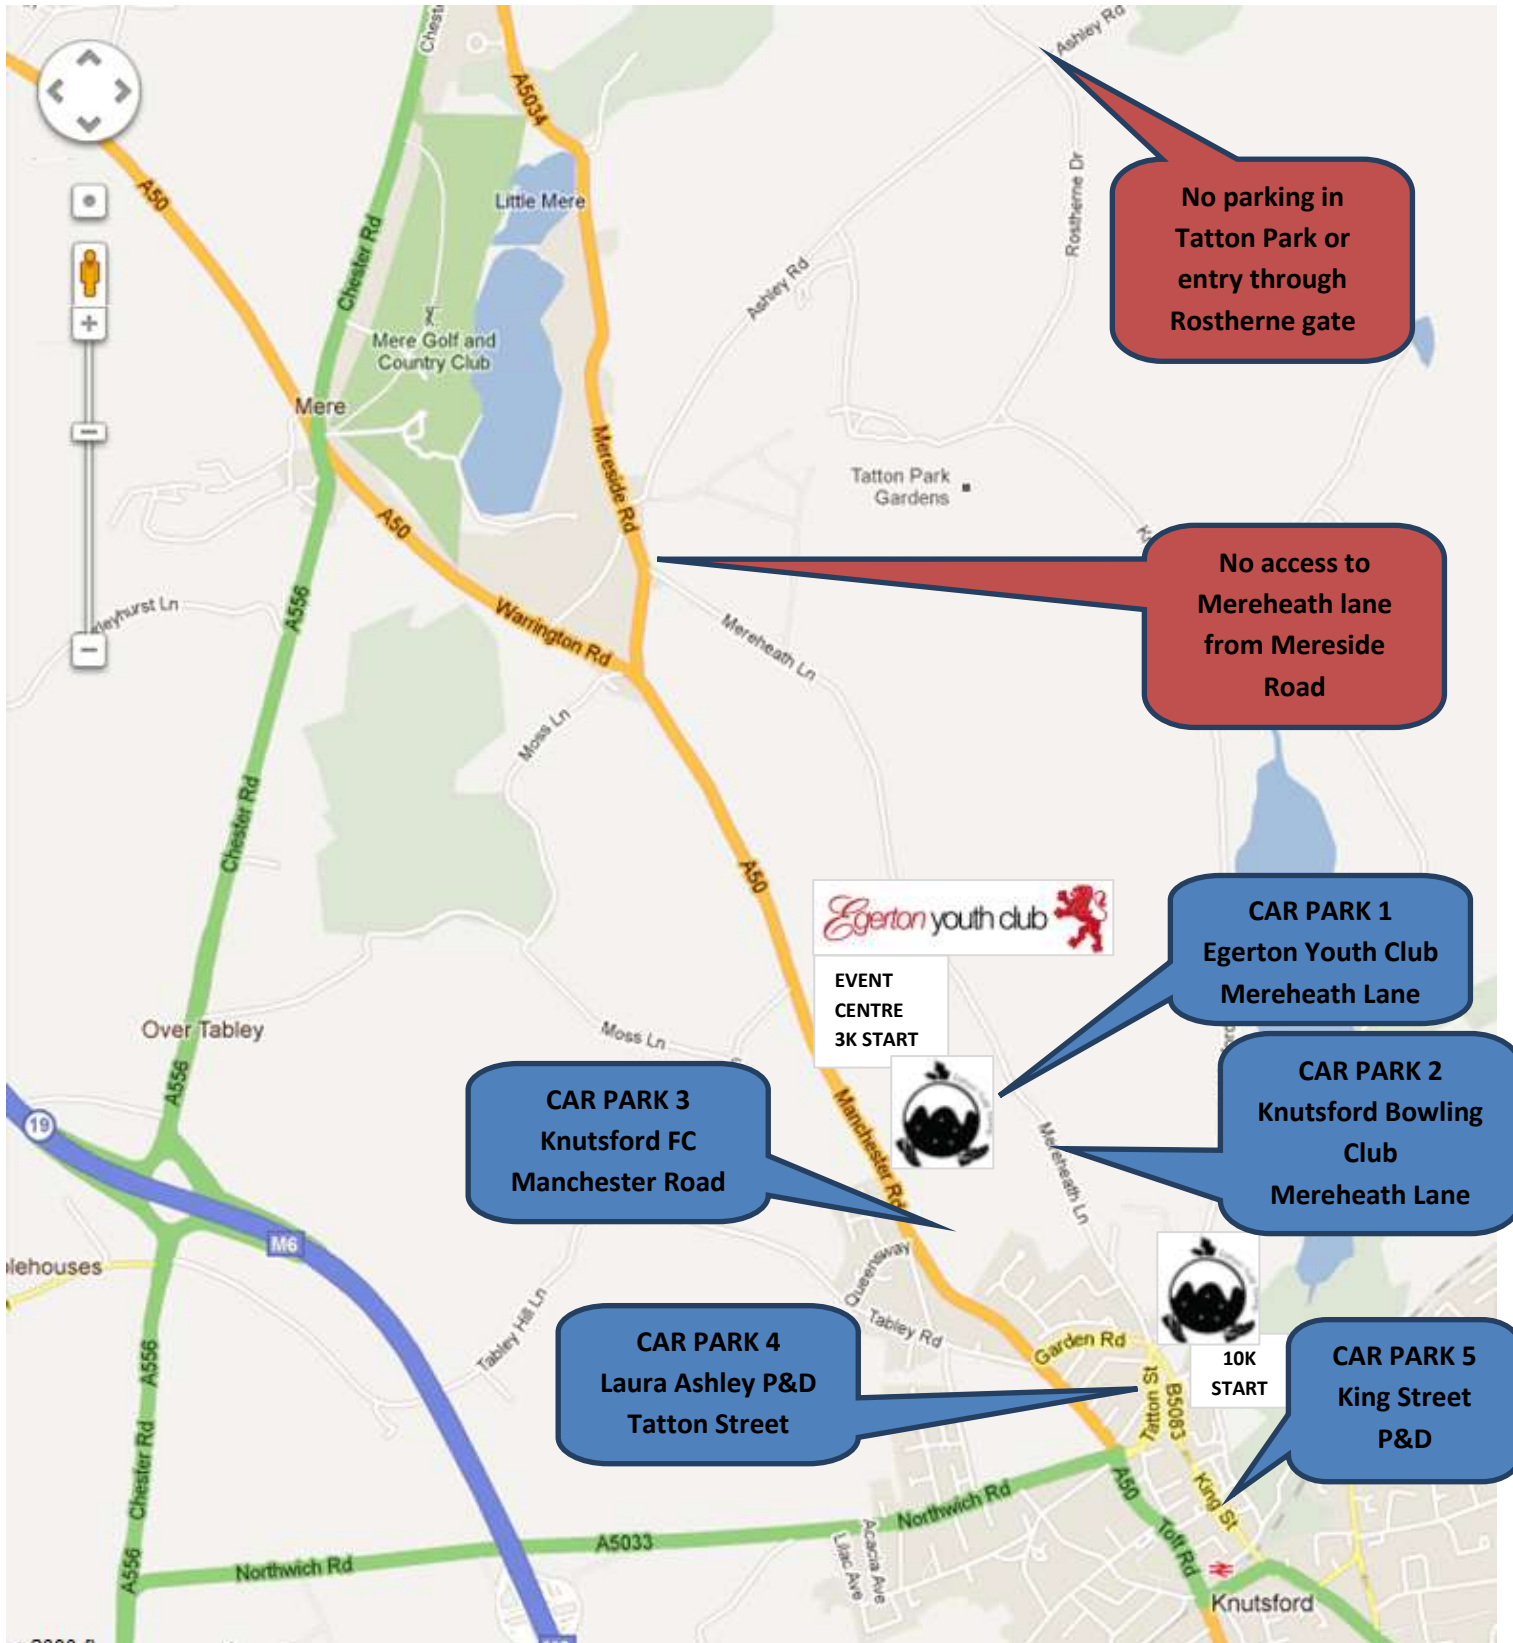

# TATTON YULE YOMP TRAFFIC FLOW AND PARKING MAP

Access to Mereheath Lane is only possible from Garden Road, Tatton Street or King Street

No parking in Tatton Park or entry through Rosterne gate

No access to Mereheath lane from Mereside Road

  
EVENT CENTRE  
3K START

CAR PARK 3  
Knutsford FC  
Manchester Road

CAR PARK 1  
Egerton Youth Club  
Mereheath Lane

CAR PARK 2  
Knutsford Bowling Club  
Mereheath Lane

CAR PARK 4  
Laura Ashley P&D  
Tatton Street

  
10K START  
CAR PARK 5  
King Street P&D

10K START at Tatton Park Knutsford gate (Junction of Garden Rd, Tatton St and King St)  
10K FINISH at Egerton Youth Club (Mereheath Lane)  
3K START and FINISH at Egerton Youth Club (Mereheath Lane)